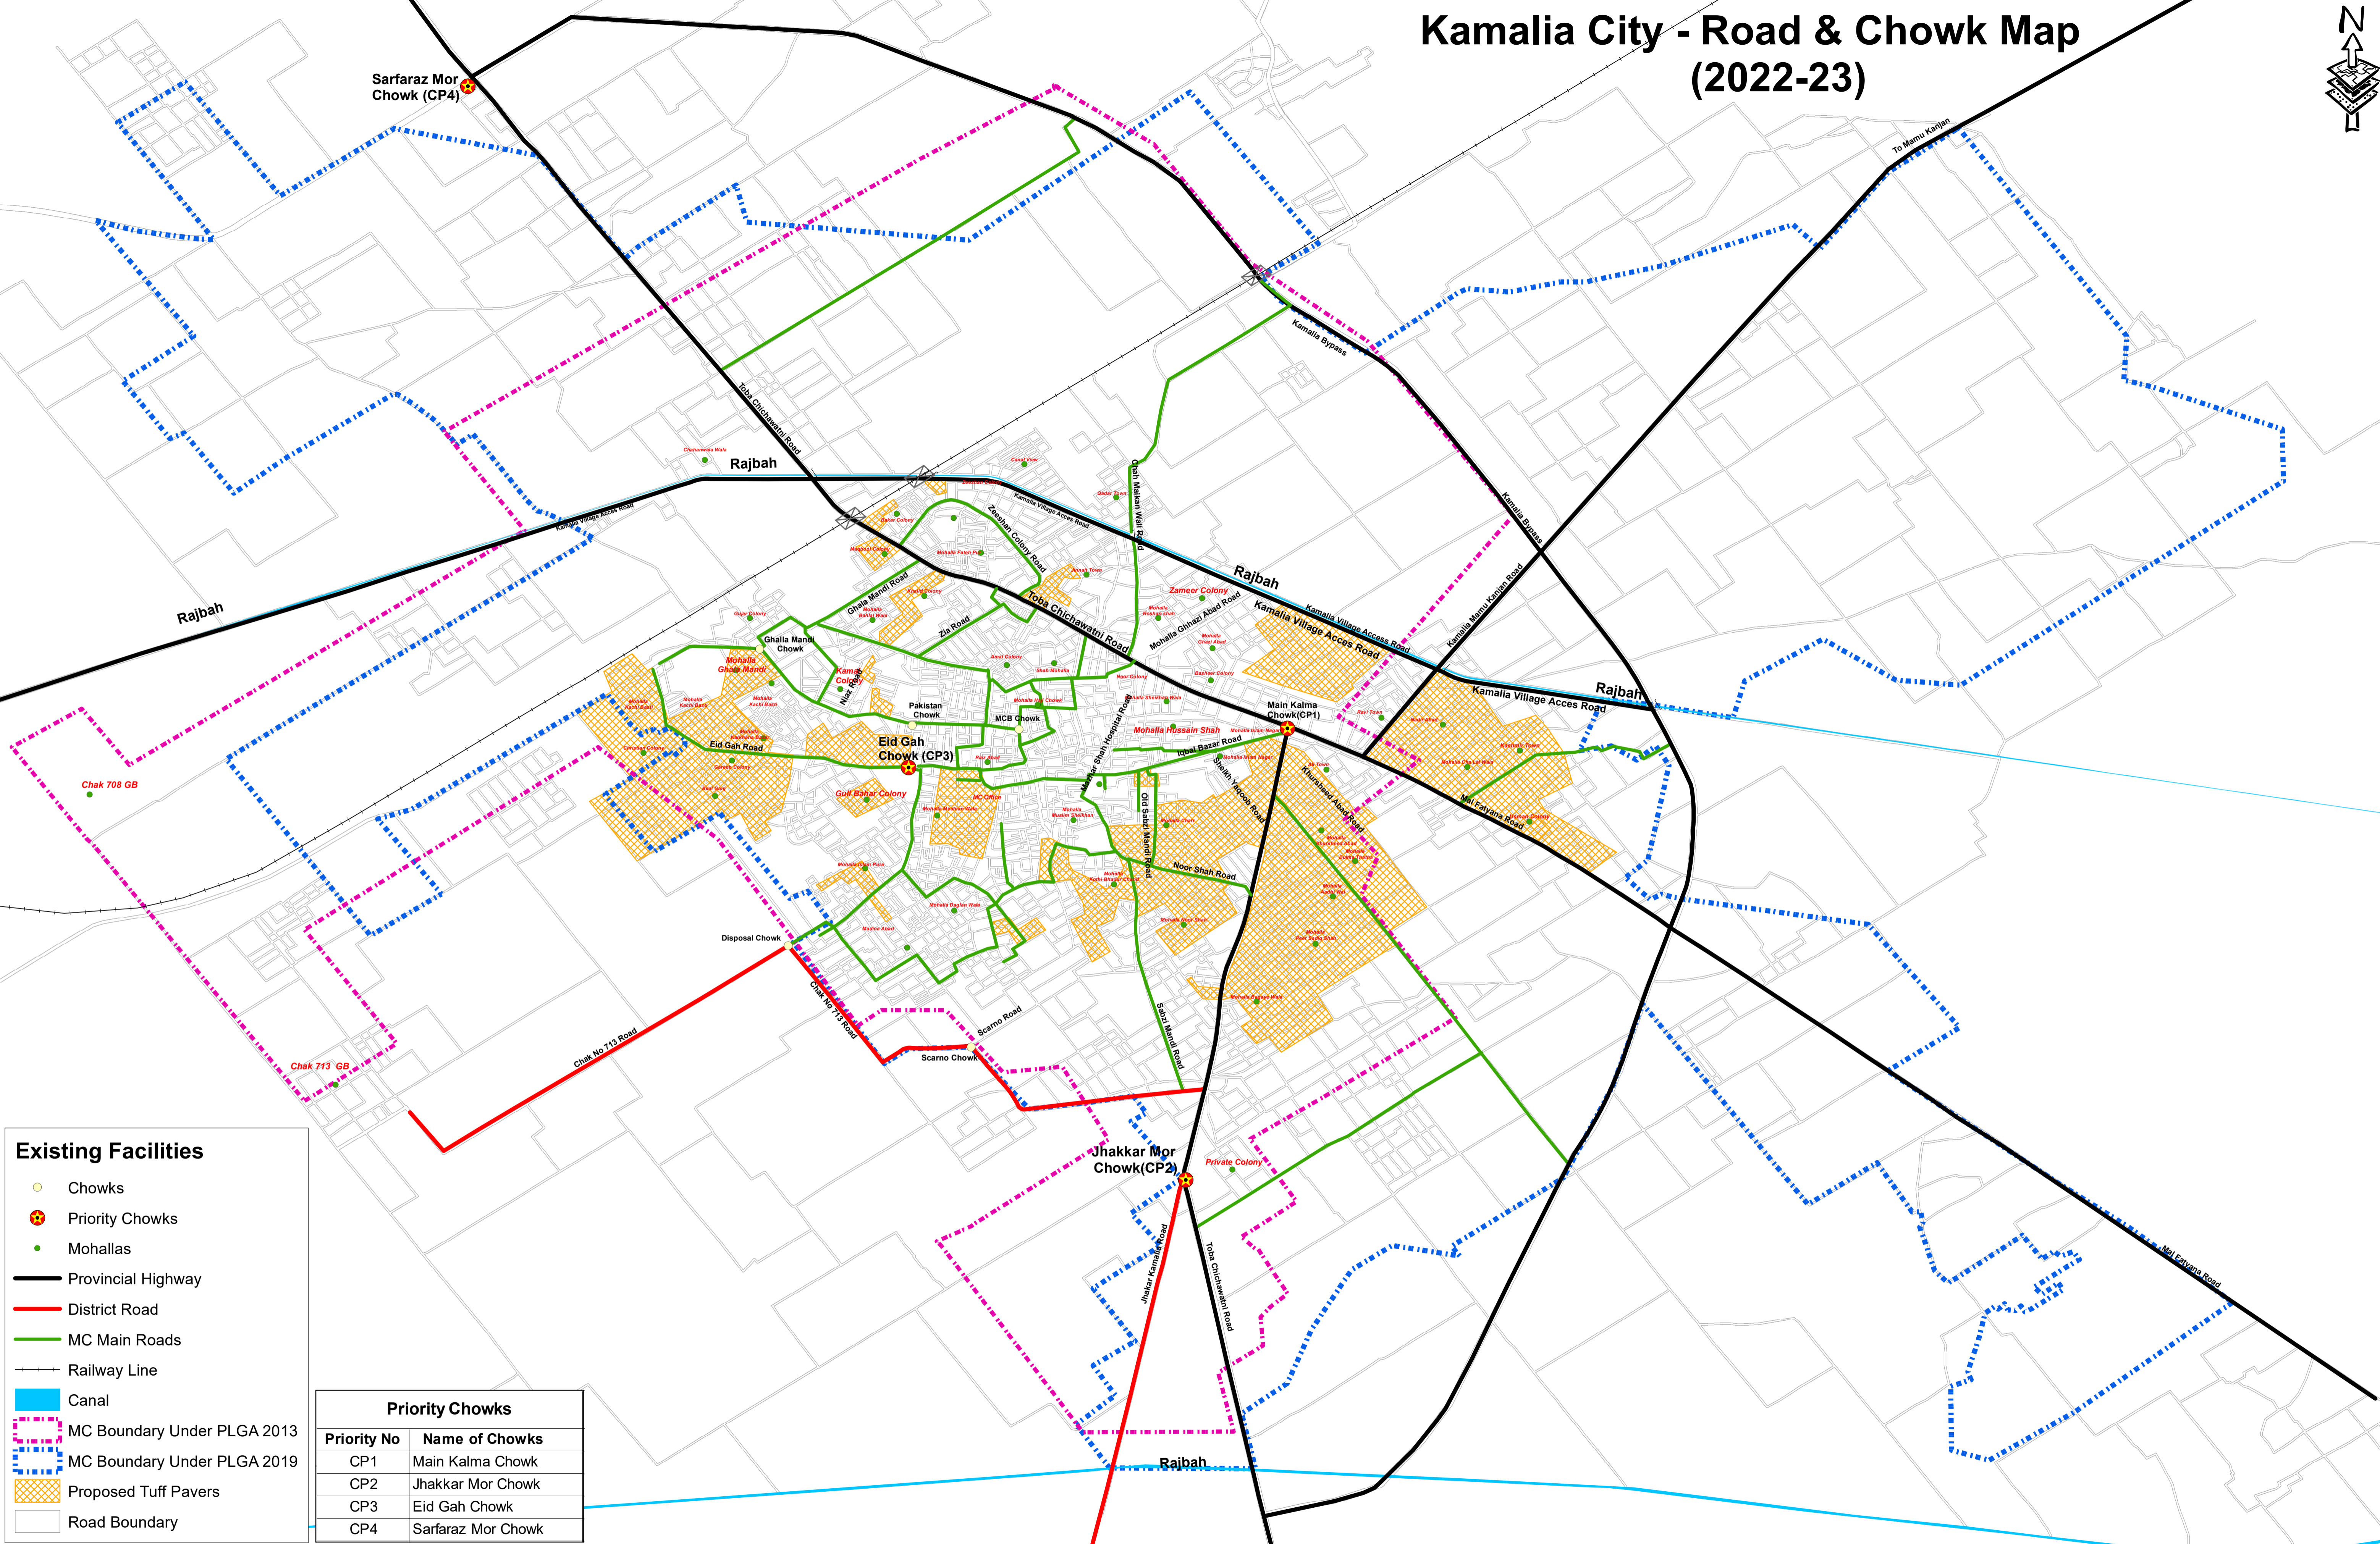

Kamalia City - Road & Chowk Map (2022-23)

Existing Facilities

- Chowks
- Priority Chowks
- Mohallas
- Provincial Highway
- District Road
- MC Main Roads
- Railway Line
- Canal
- MC Boundary Under PLGA 2013
- MC Boundary Under PLGA 2019
- Proposed Tuff Pavers
- Road Boundary

| Priority Chowks | |
|-----------------|--------------------|
| Priority No | Name of Chowks |
| CP1 | Main Kalma Chowk |
| CP2 | Jhakkar Mor Chowk |
| CP3 | Eid Gah Chowk |
| CP4 | Sarfaraz Mor Chowk |

PUNJAB MUNICIPAL DEVELOPEMENT FUND COMPANY

PROJECT:
PUNJAB CITIES PROGRAM (PCP)

Map Code
05020223
Map Version
1.4

DISCLAIMER:
INFORMATION IS PROVIDED BY MC, PHED & OTHER SOURCES.

Scale:
1:13,500

Date
February 2023