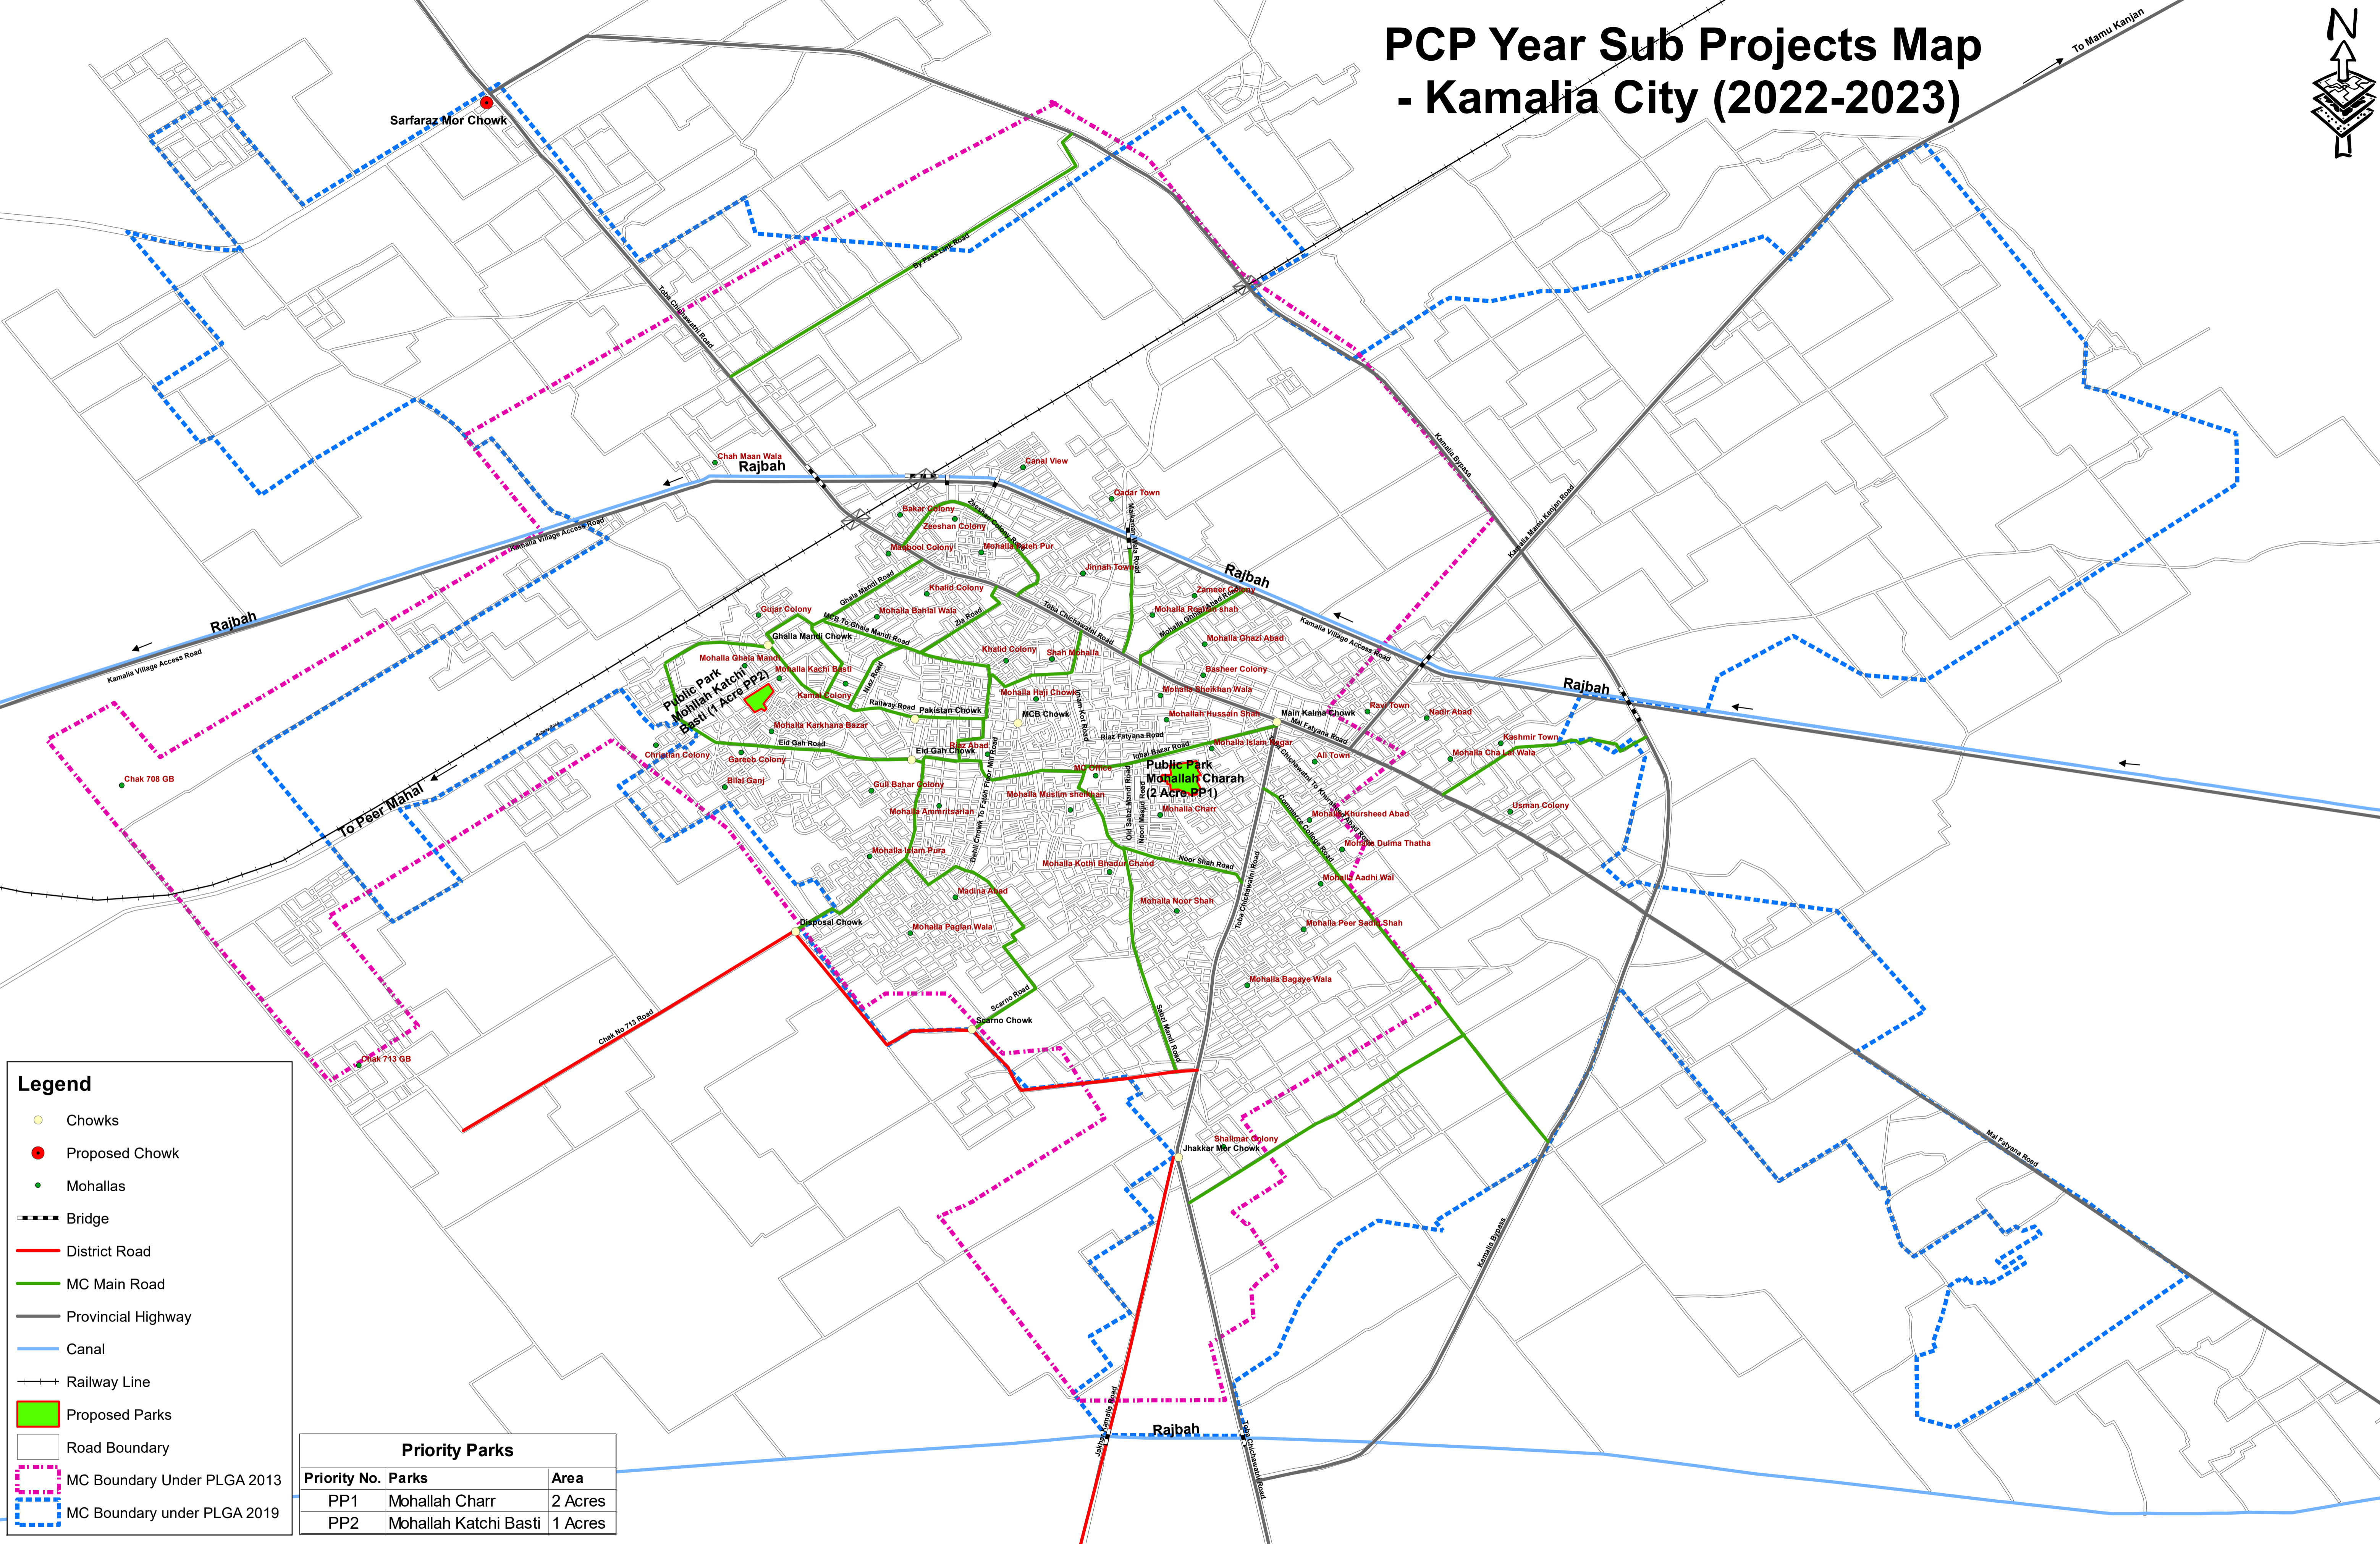

PCP Year Sub Projects Map - Kamalia City (2022-2023)

Legend

- Chowks
- Proposed Chowk
- Mohallas
- Bridge
- District Road
- MC Main Road
- Provincial Highway
- Canal
- Railway Line
- Proposed Parks
- Road Boundary
- MC Boundary Under PLGA 2013
- MC Boundary under PLGA 2019

Priority Parks		
Priority No.	Parks	Area
PP1	Mohallah Charr	2 Acres
PP2	Mohallah Katchi Basti	1 Acres

PUNJAB MUNICIPAL DEVELOPEMENT FUND COMPANY

PROJECT:
PUNJAB CITIES PROGRAM (PCP)

Map Code
050202223
Map Version
1.4

DISCLAIMER:
INFORMATION IS PROVIDED BY MC, PHED & OTHER SOURCES.

Scale:
1:14,000
0 215 430 860 Meters

Date
February 2023