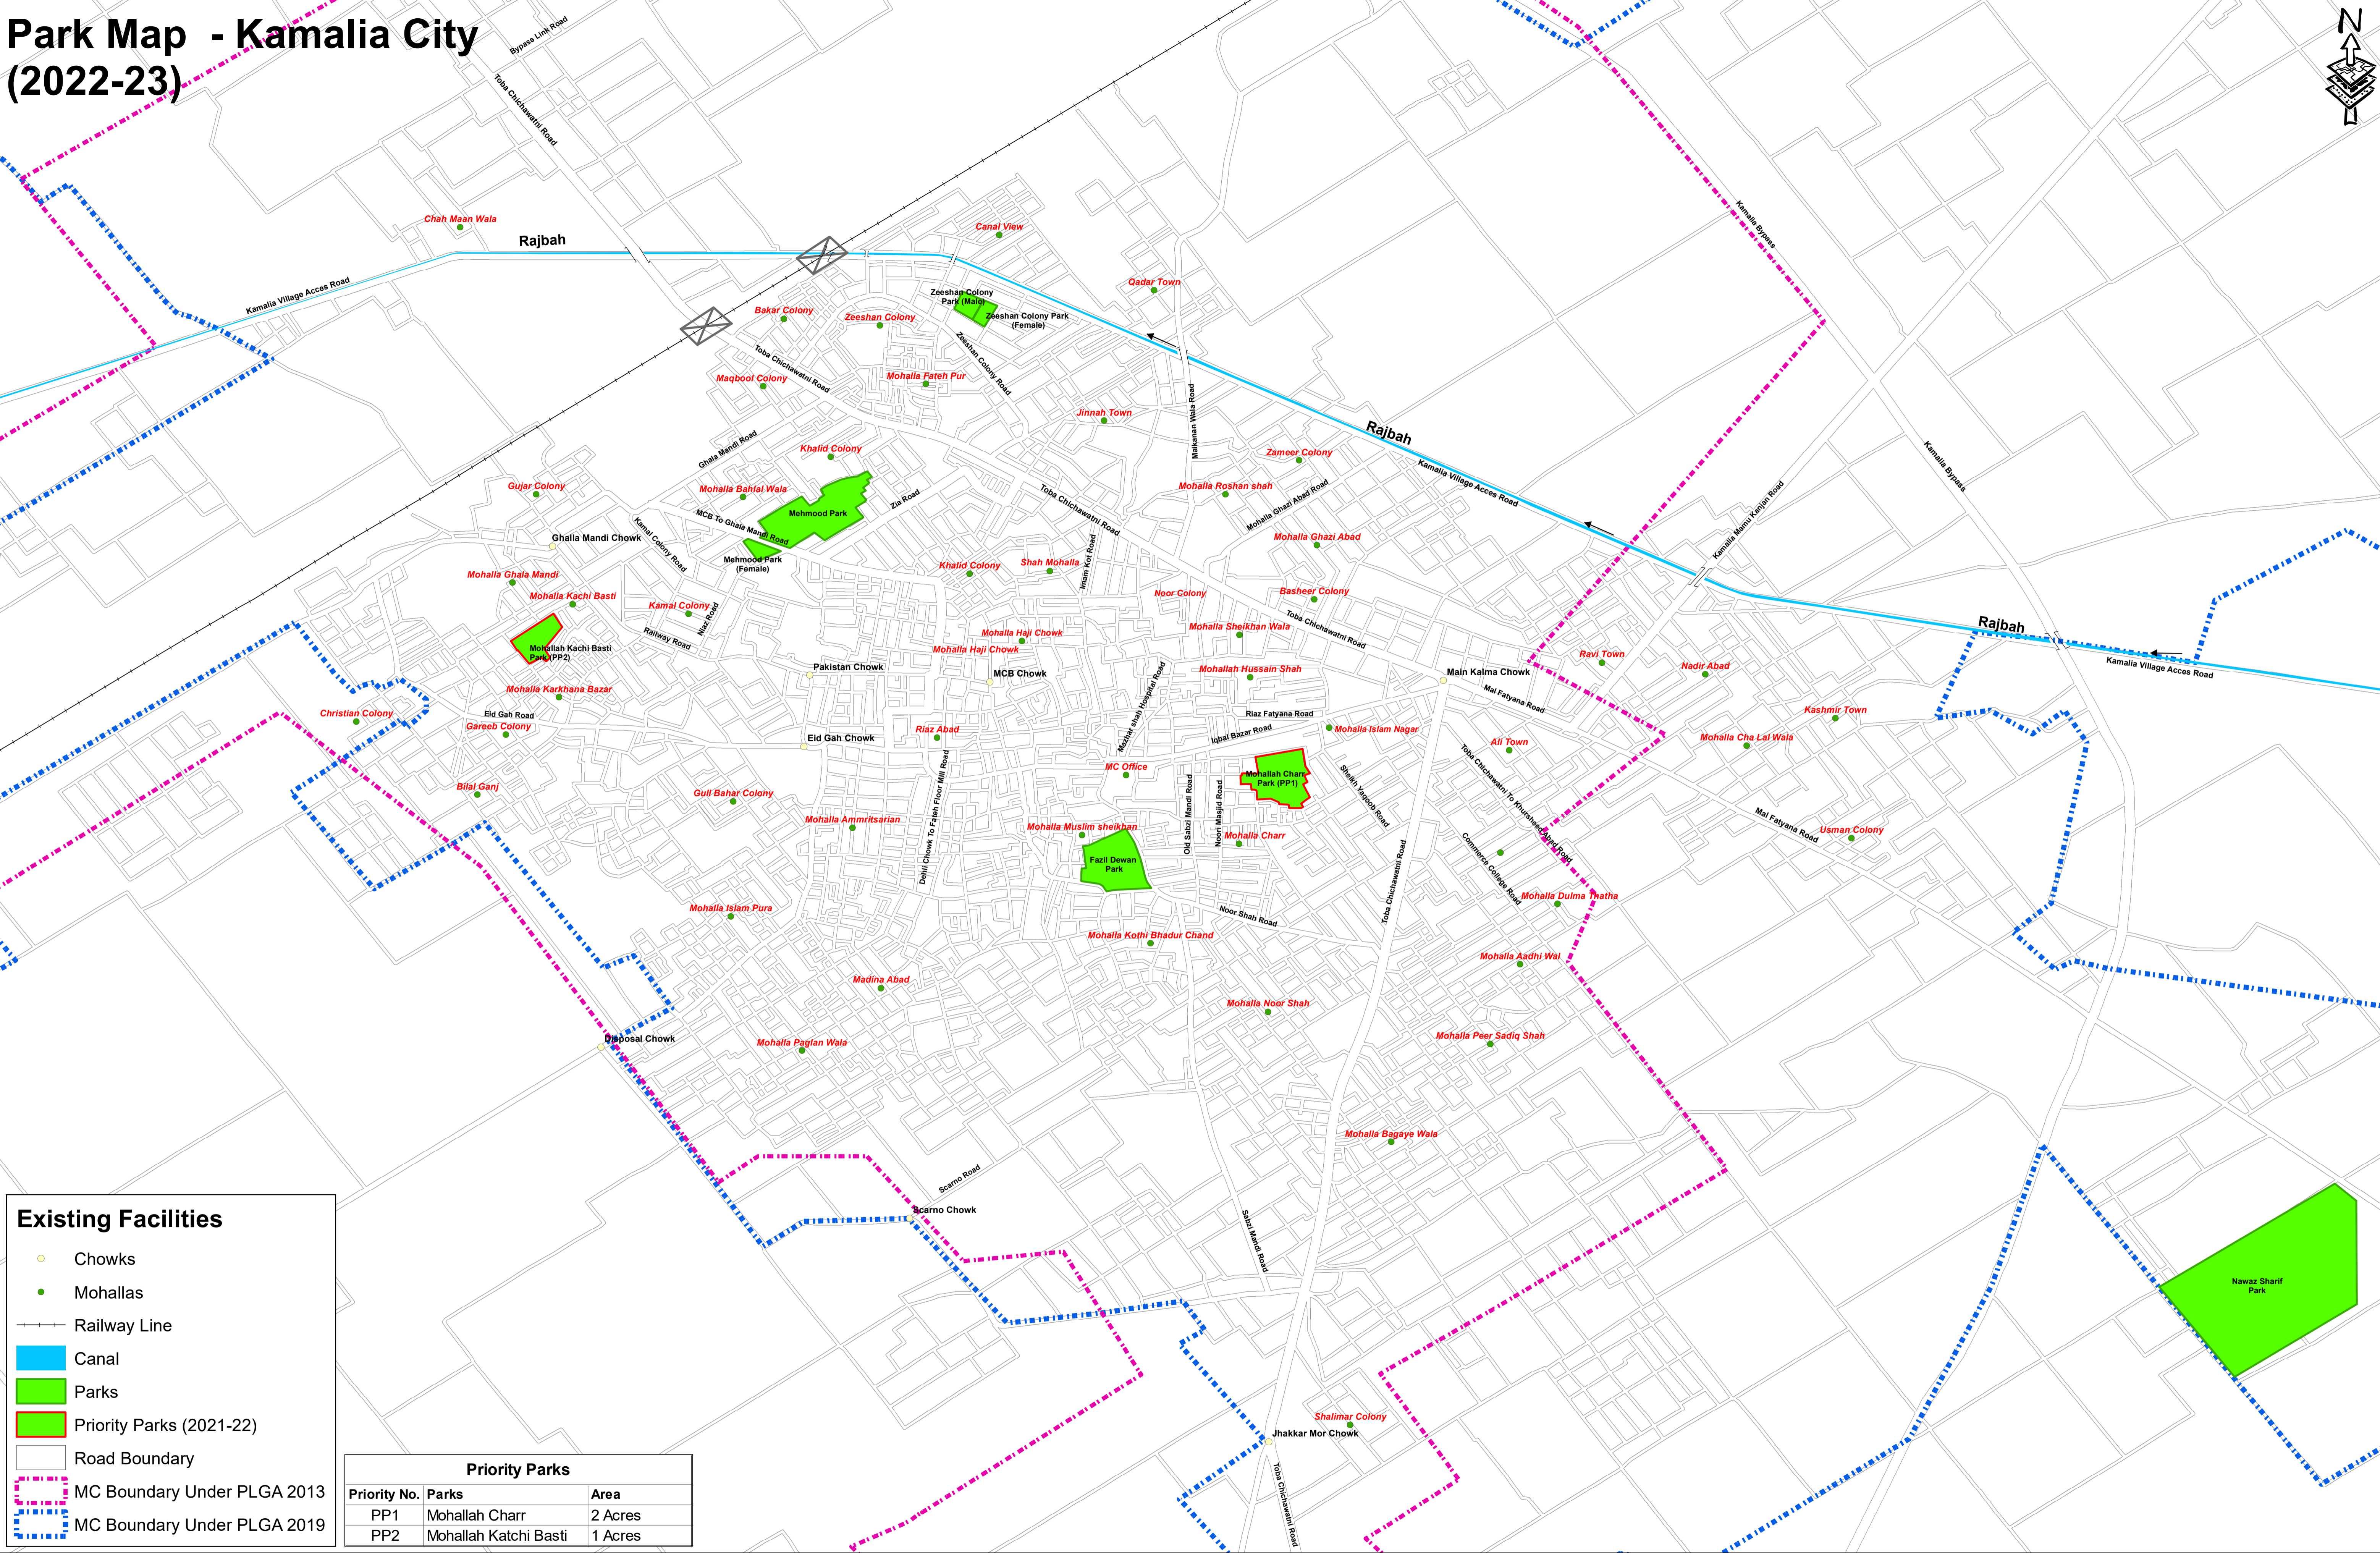

Park Map - Kamalia City (2022-23)

Existing Facilities

- Chowks
- Mohallas
- Railway Line
- Canal
- Parks
- Priority Parks (2021-22)
- Road Boundary
- MC Boundary Under PLGA 2013
- MC Boundary Under PLGA 2019

Priority Parks		
Priority No.	Parks	Area
PP1	Mohallah Charr	2 Acres
PP2	Mohallah Katchi Basti	1 Acres

PUNJAB MUNICIPAL DEVELOPEMENT FUND COMPANY

PROJECT:
PUNJAB CITIES PROGRAM (PCP)

Map Code
0502060223

Map Version
1.4

DISCLAIMER:
INFORMATION IS PROVIDED BY MC, PHED & OTHER SOURCES.

Scale:
1:8,000

Date
February 2023