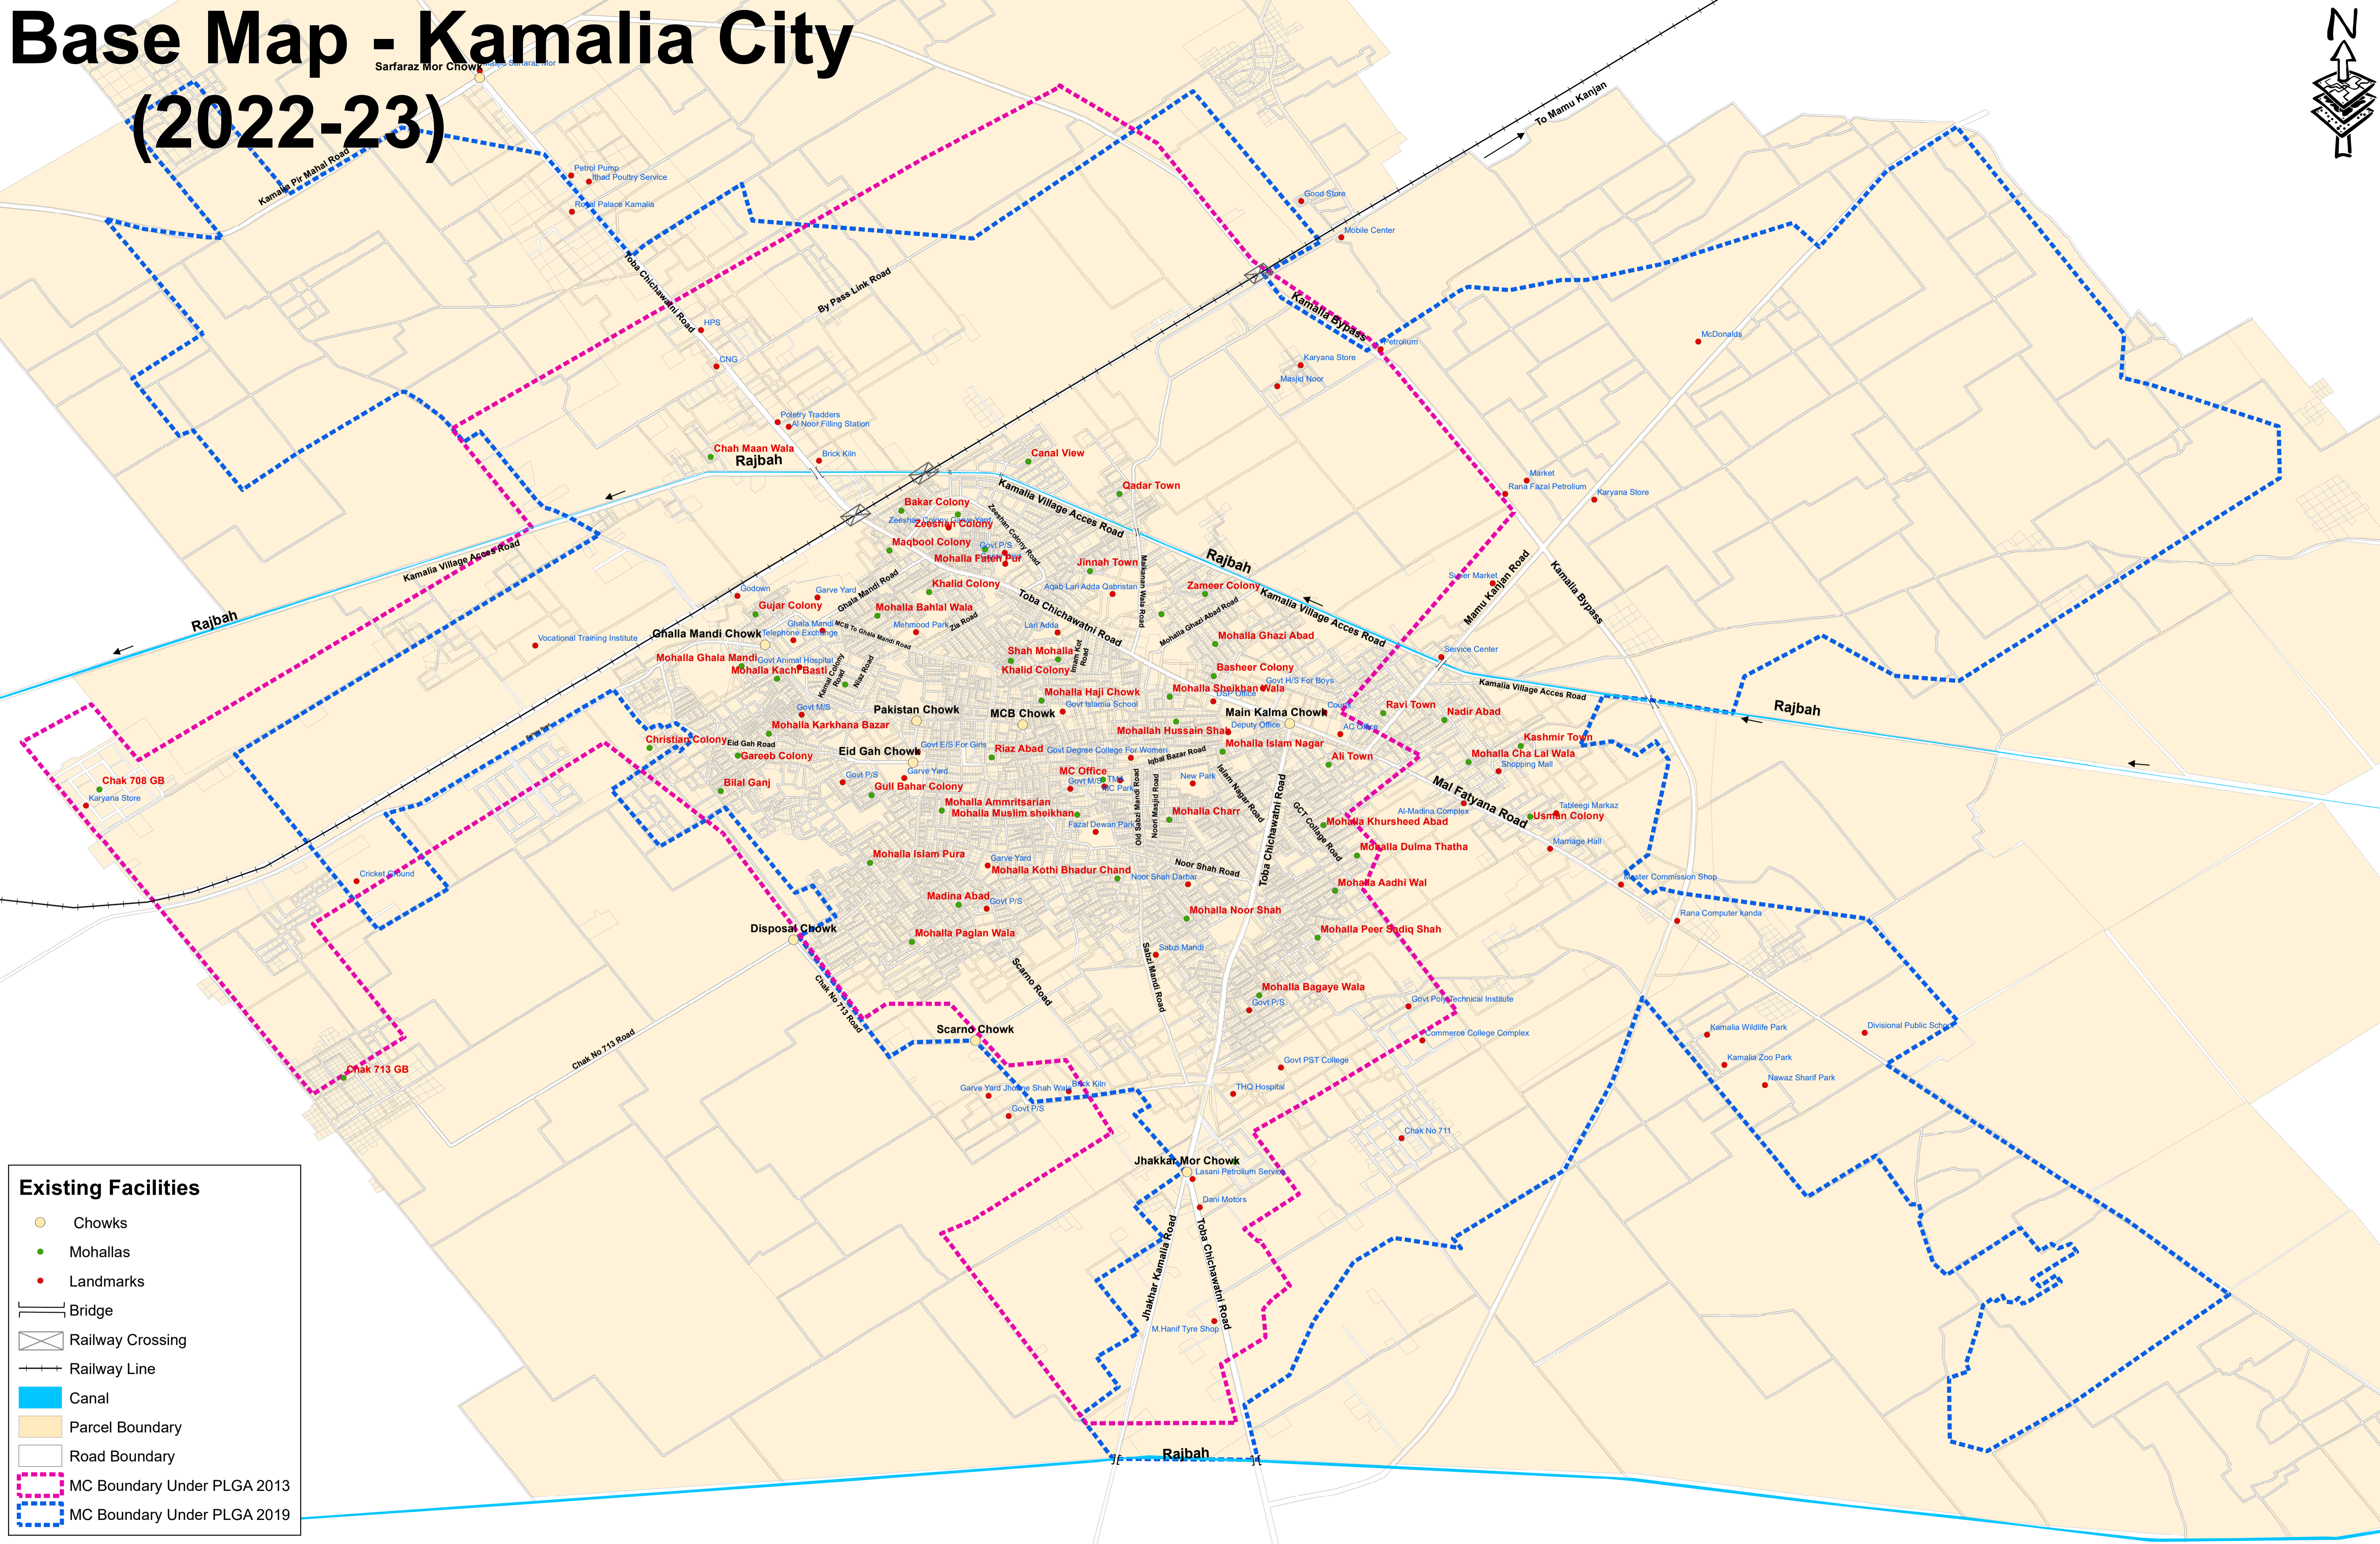

Base Map - Kamalia City

(2022-23)

Existing Facilities

- Chowks
- Mohallas
- Landmarks
- Bridge
- Railway Crossing
- Railway Line
- Canal
- Parcel Boundary
- Road Boundary
- MC Boundary Under PLGA 2013
- MC Boundary Under PLGA 2019

PUNJAB MUNICIPAL DEVELOPEMENT FUND COMPANY

PROJECT:
PUNJAB CITIES PROGRAM (PCP)

Map Code
0502010223

Map Version
1.4

DISCLAIMER:
INFORMATION IS PROVIDED BY MC, PHED & OTHER SOURCES.

Scale:
1:13,500

Date
February 2023