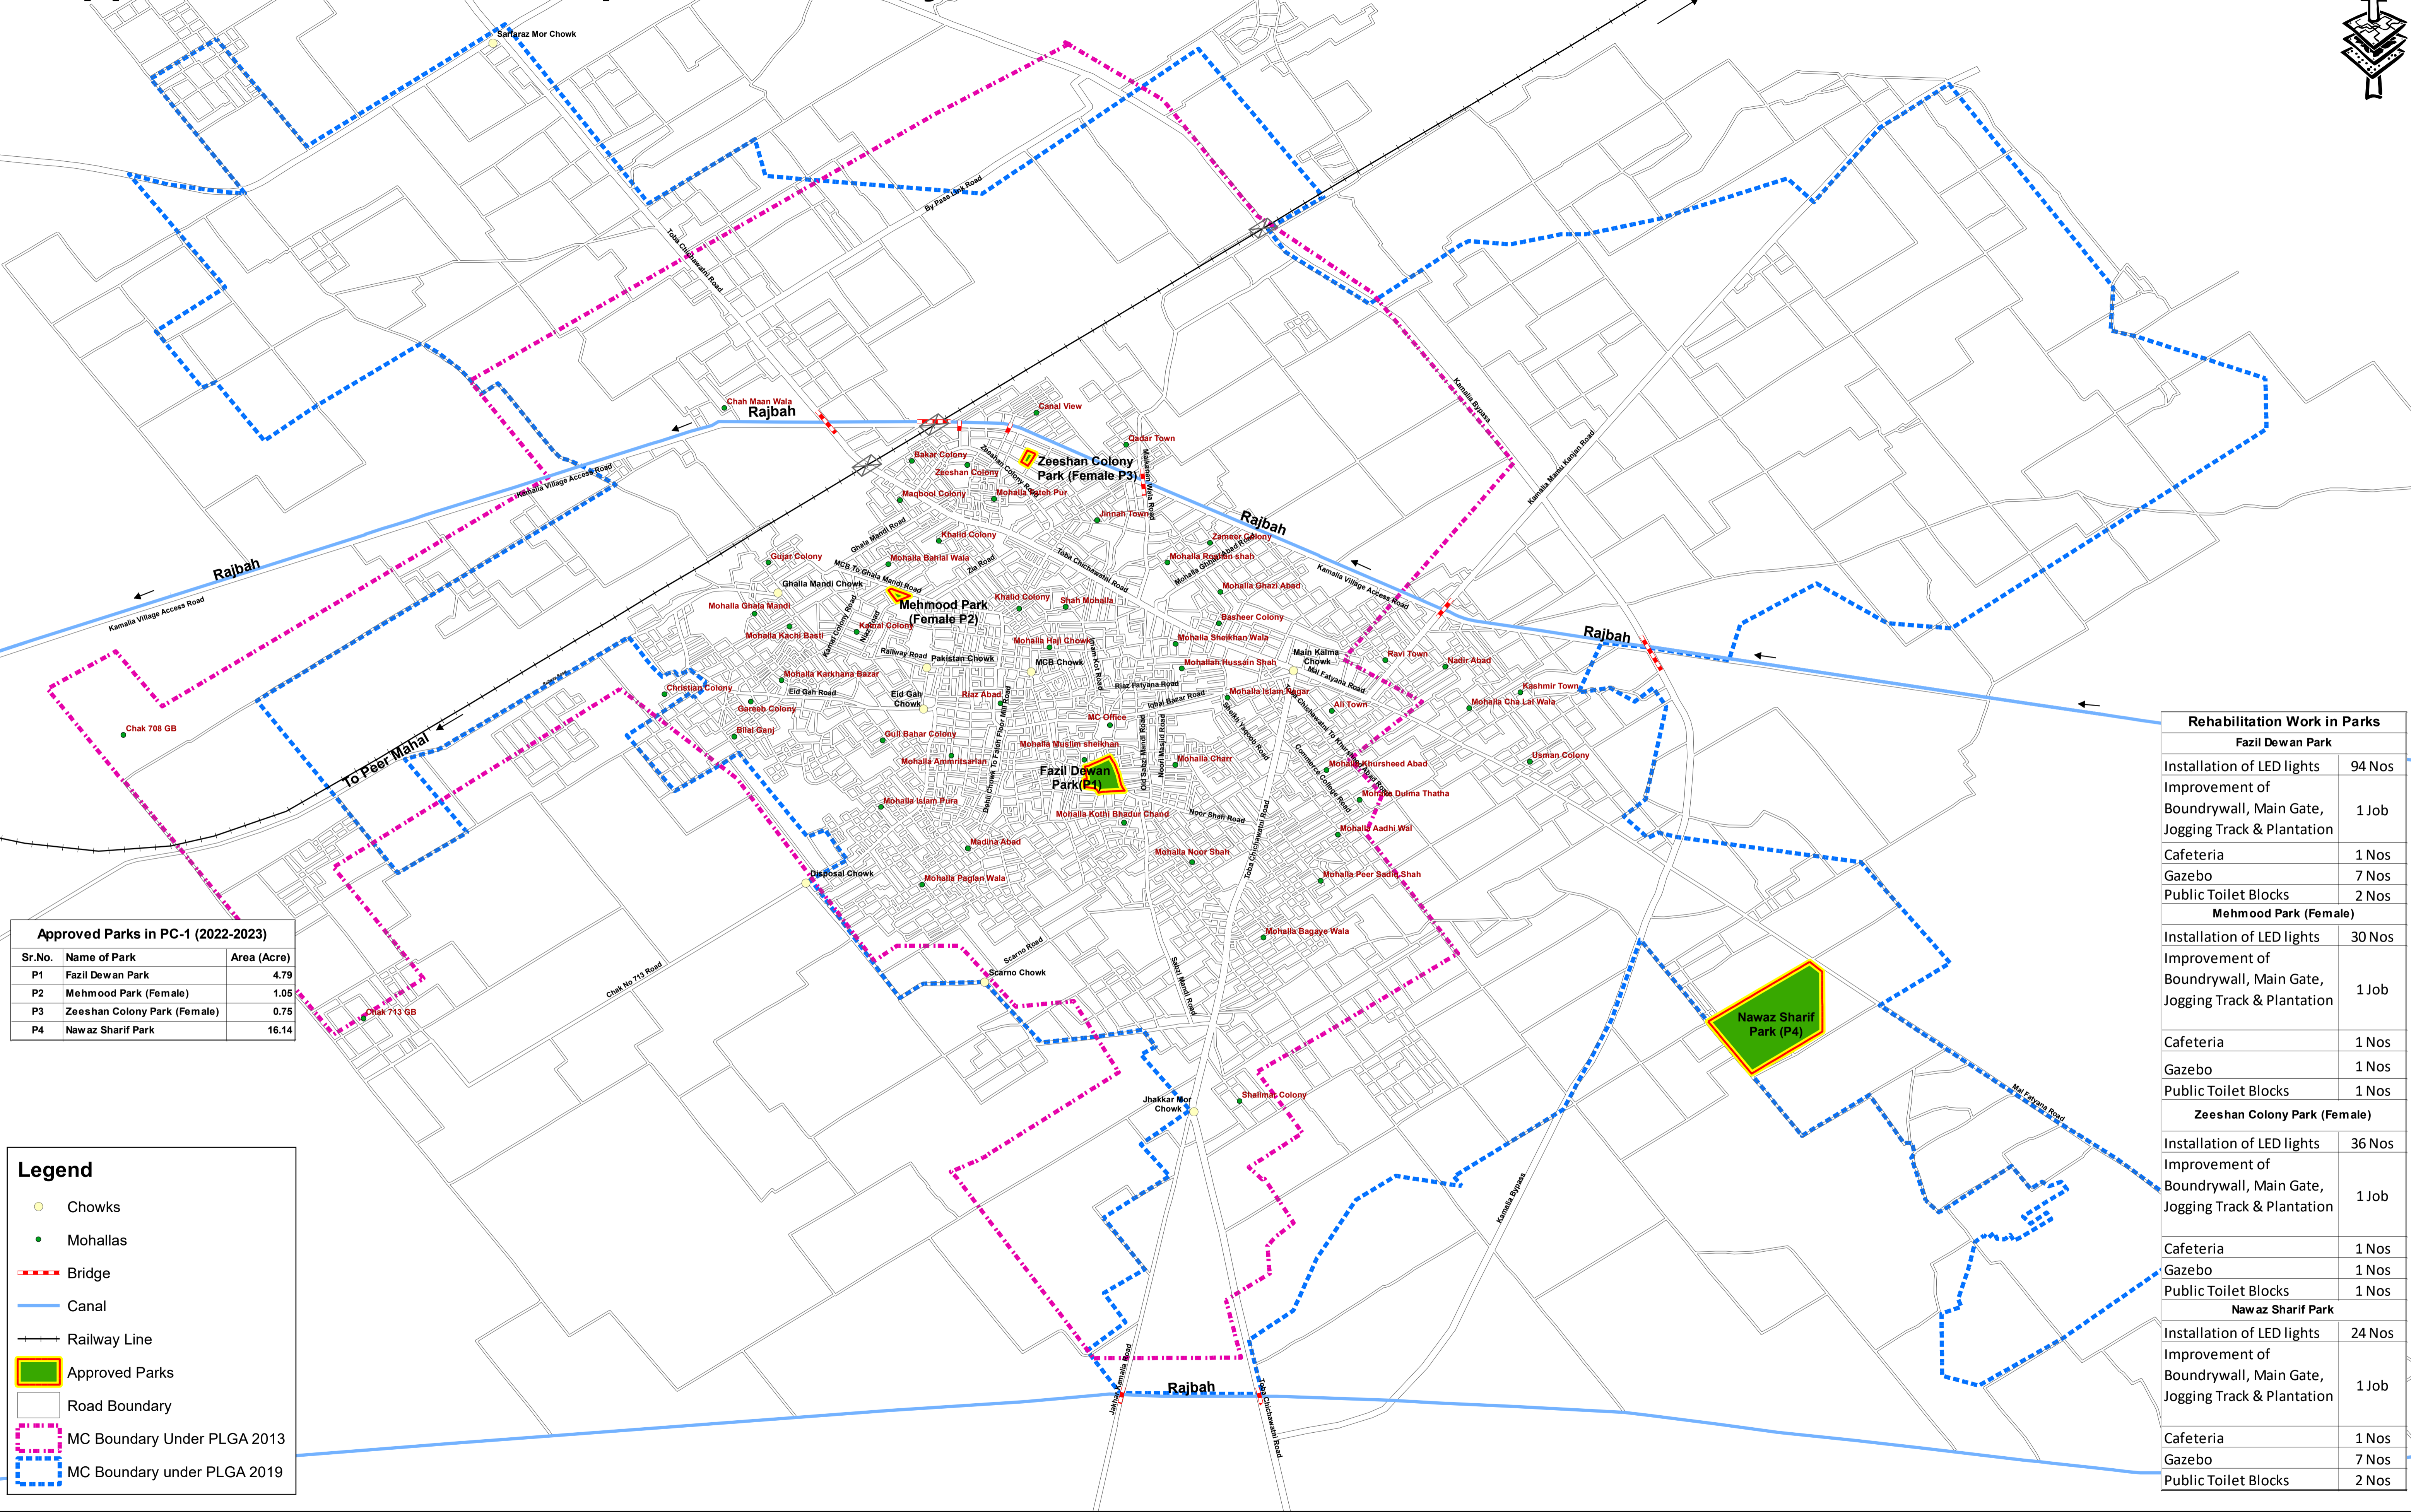

Approved PC-1 Parks Map - Kamalia City

Approved Parks in PC-1 (2022-2023)		
Sr.No.	Name of Park	Area (Acre)
P1	Fazil Dewan Park	4.79
P2	Mehmood Park (Female)	1.05
P3	Zeeshan Colony Park (Female)	0.75
P4	Nawaz Sharif Park	16.14

Legend	
	Chowks
	Mohallas
	Bridge
	Canal
	Railway Line
	Approved Parks
	Road Boundary
	MC Boundary Under PLGA 2013
	MC Boundary under PLGA 2019

Rehabilitation Work in Parks	
Fazil Dewan Park	
Installation of LED lights	94 Nos
Improvement of Boundrywall, Main Gate, Jogging Track & Plantation	1 Job
Cafeteria	1 Nos
Gazebo	7 Nos
Public Toilet Blocks	2 Nos
Mehmood Park (Female)	
Installation of LED lights	30 Nos
Improvement of Boundrywall, Main Gate, Jogging Track & Plantation	1 Job
Cafeteria	1 Nos
Gazebo	1 Nos
Public Toilet Blocks	1 Nos
Zeeshan Colony Park (Female)	
Installation of LED lights	36 Nos
Improvement of Boundrywall, Main Gate, Jogging Track & Plantation	1 Job
Cafeteria	1 Nos
Gazebo	1 Nos
Public Toilet Blocks	1 Nos
Nawaz Sharif Park	
Installation of LED lights	24 Nos
Improvement of Boundrywall, Main Gate, Jogging Track & Plantation	1 Job
Cafeteria	1 Nos
Gazebo	7 Nos
Public Toilet Blocks	2 Nos