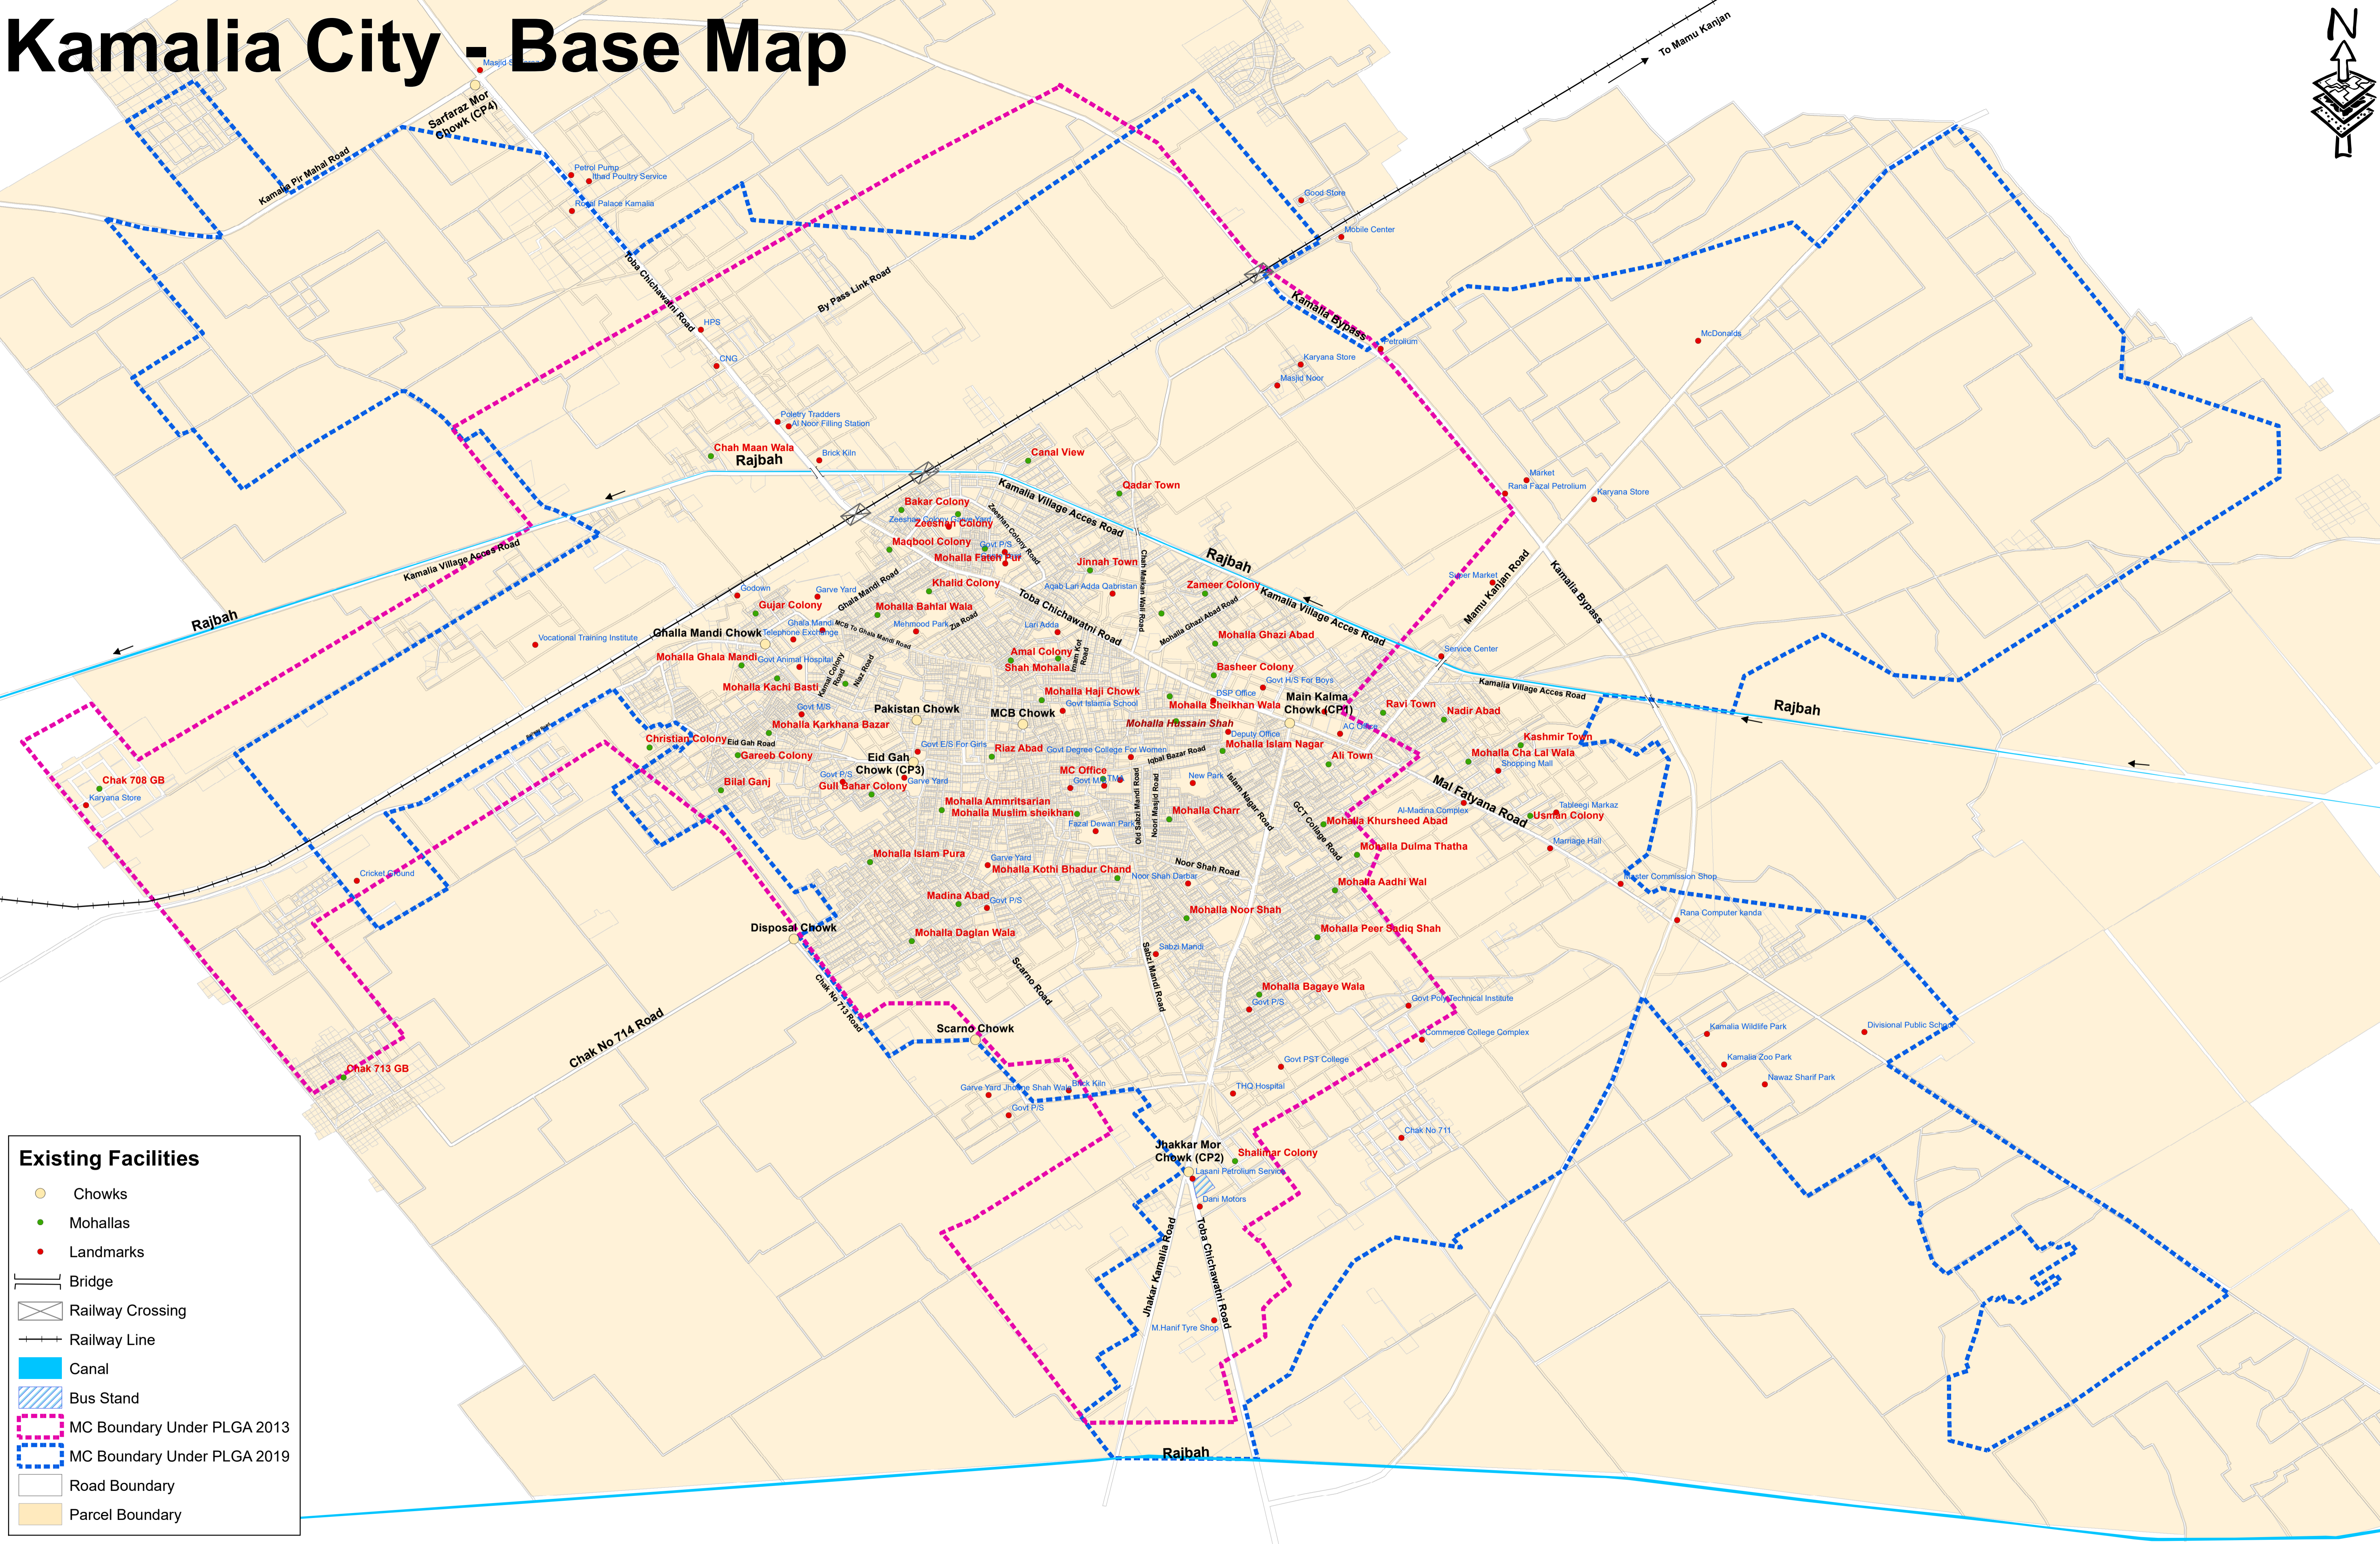

Kamalia City - Base Map

Existing Facilities

- Chowks
- Mohallas
- Landmarks
- Bridge
- Railway Crossing
- Railway Line
- Canal
- Bus Stand
- MC Boundary Under PLGA 2013
- MC Boundary Under PLGA 2019
- Road Boundary
- Parcel Boundary

PUNJAB MUNICIPAL DEVELOPEMENT FUND COMPANY

PROJECT:
PUNJAB CITIES PROGRAM (PCP)

Map Code
0502010122
Map Version
1.3

DISCLAIMER:
INFORMATION IS PROVIDED BY MC, PHED & OTHER SOURCES.

Scale:
1:13,500
0 212.5 425 850 Meters