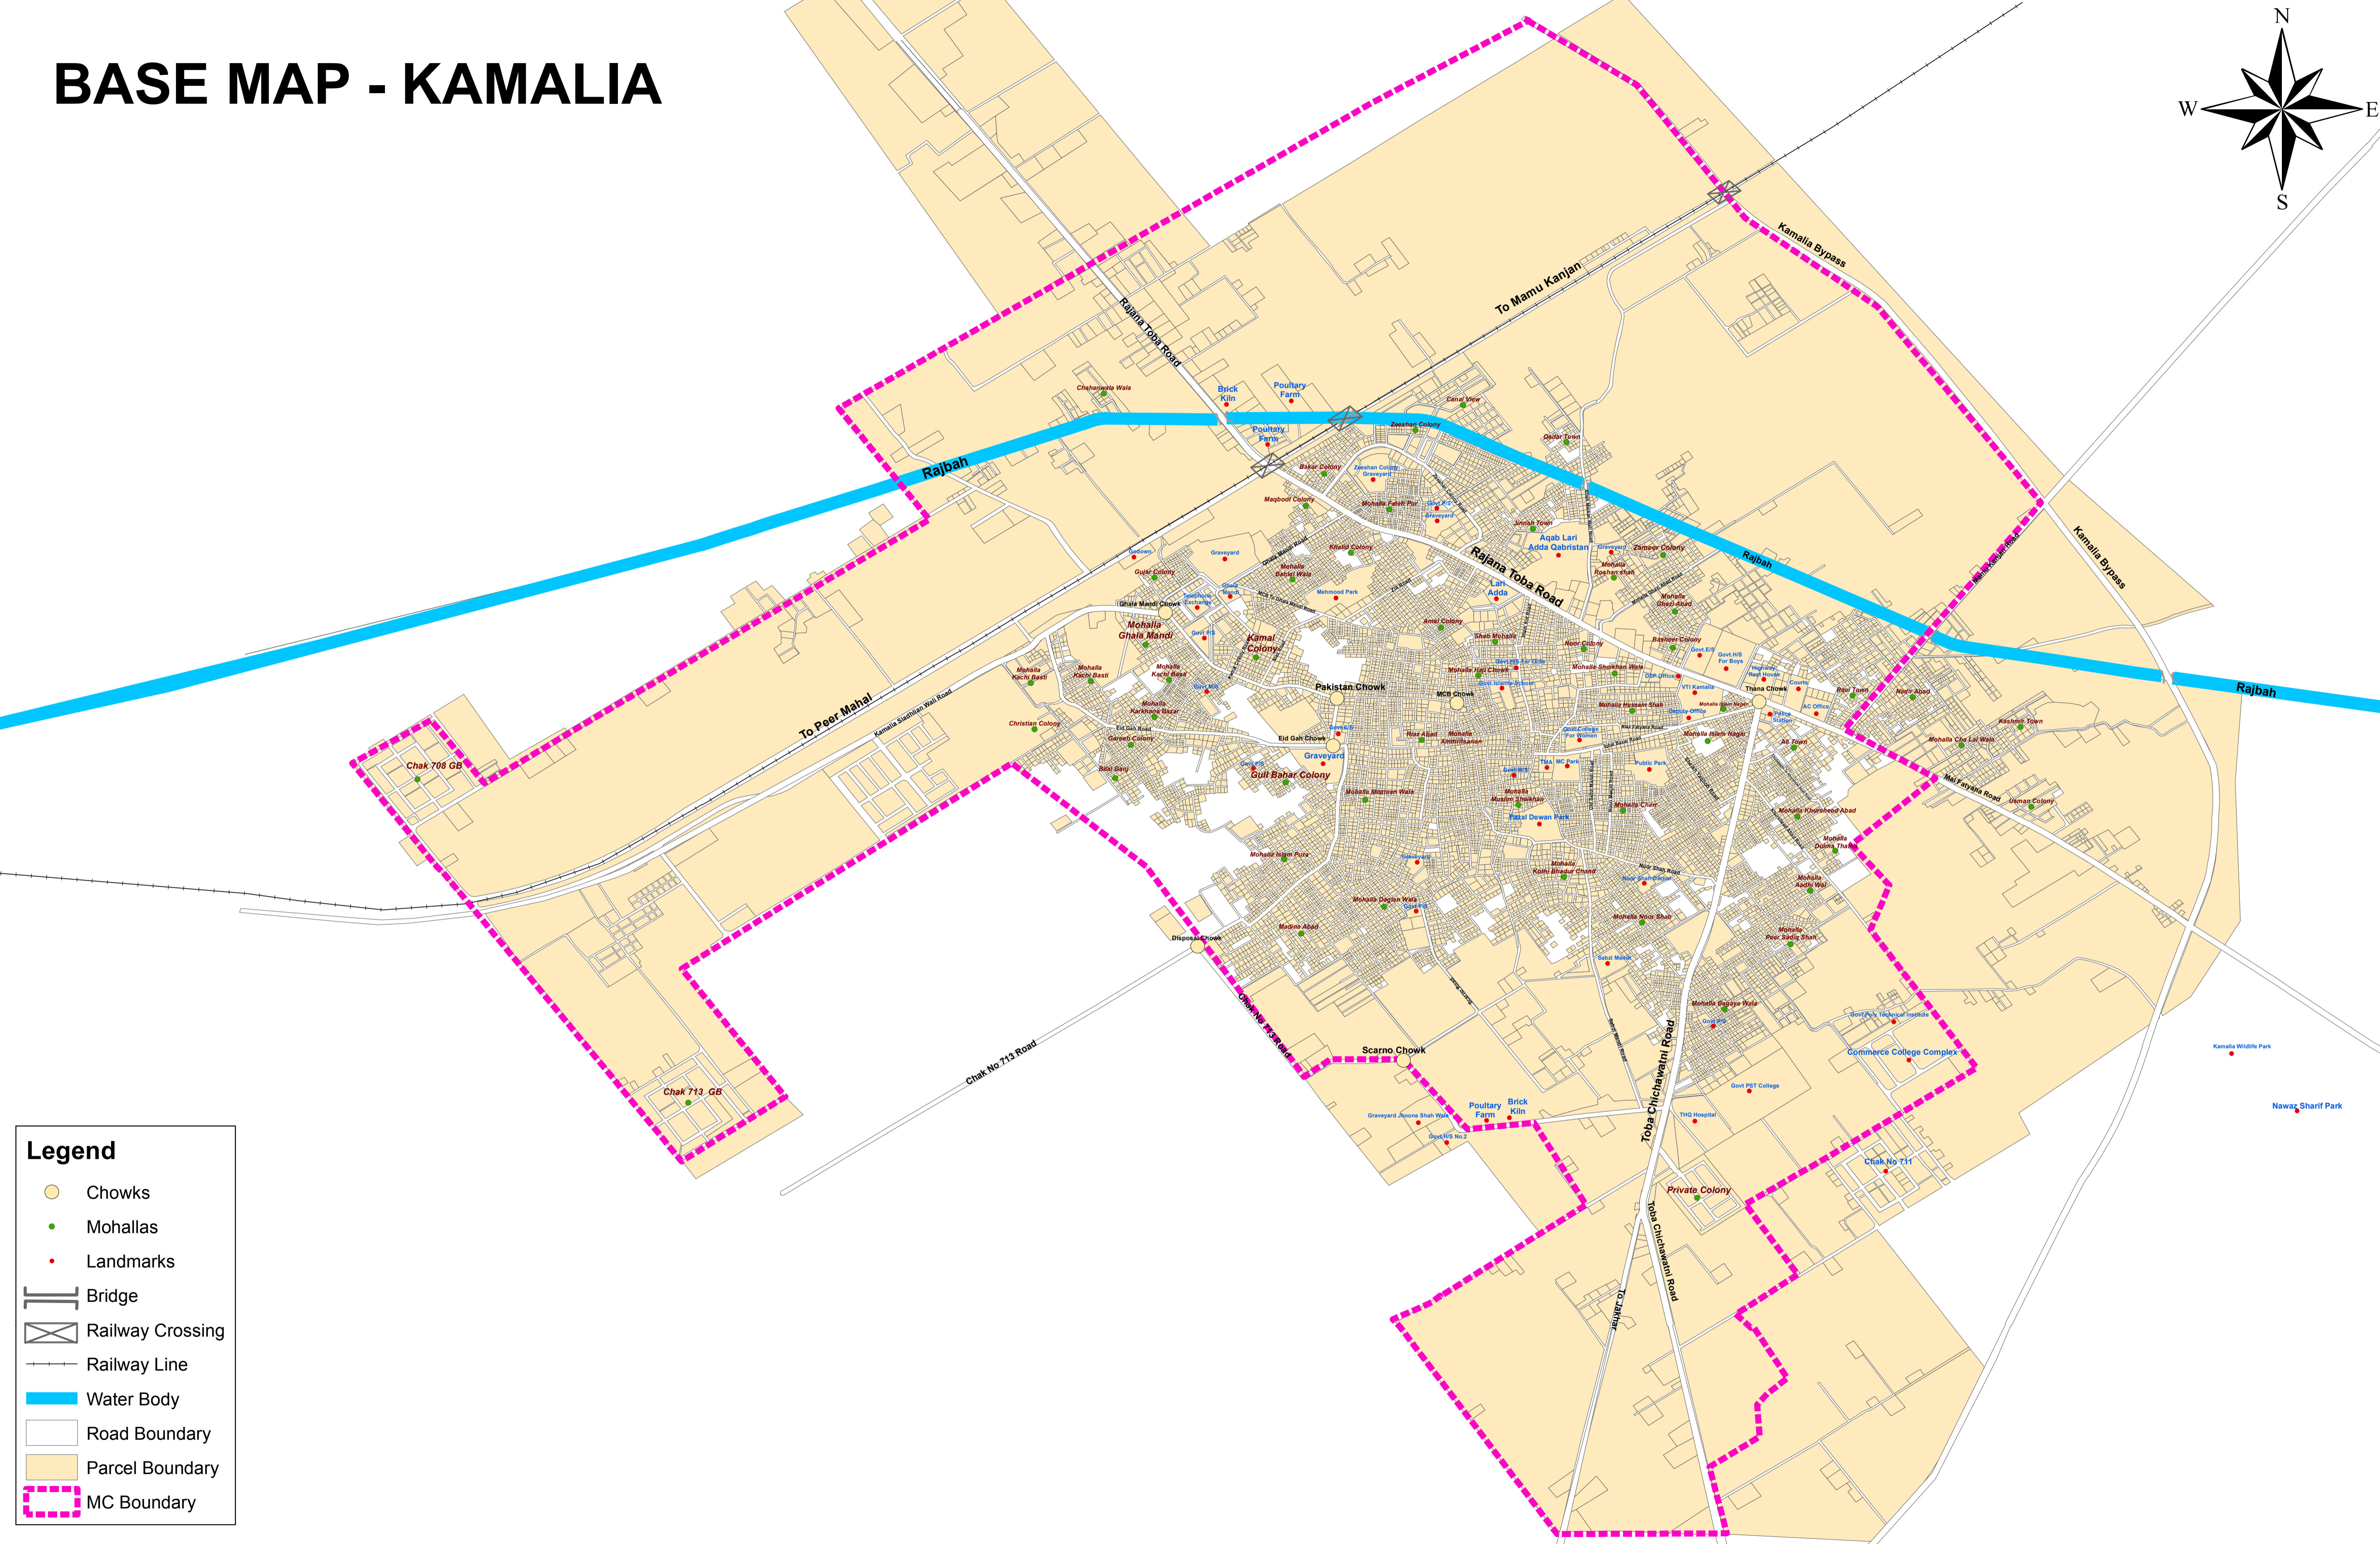

BASE MAP - KAMALIA

Legend

- Chowks
- Mohallas
- Landmarks
- Bridge
- Railway Crossing
- Railway Line
- █ Water Body
- Road Boundary
- Parcel Boundary
- MC Boundary

PUNJAB MUNICIPAL DEVELOPEMENT FUND COMPANY

PROJECT:
PUNJAB CITIES PROGRAM (PCP)

Map Code
0502010218
Map Version
1.0

DISCLAIMER:
INFORMATION IS PROVIDED BY MC, PHED & OTHER SOURCES.

Scale:
1:12,000

Date
February 2018